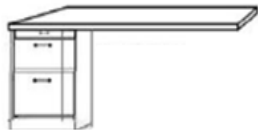

Sonoma

Retail Price Sheet

Finishes:

Grey Bark-GB

Gray - G

Sunset -S

Cinnamon -E

Chocolate -D

Natural -N

Maple -M

Cognac Red - R

Caramel - B

**White - WH **10% Upcharge

Hardware:

#2 Nickel Cup

#12 Cody Bronze

#3 Nickel Bar

#13 Bronze Bar

#4 Black Cup

#14 Cody Champagne Gold

#10 Cody Black

#15 Bridge Black

#11 Cody Nickel

#16 Bridge Bronze

#17 Bridge Nickel

#18 Bridge Brushed Brass

Dimensions:

		Closed / Open
WC-T	Sonoma	
TWIN	$ _____	44 x 17 x 85
Birch		44 x 81 x 85

WC-TXL	Sonoma	
TWIN XL	$ _____	44 x 17 x 90
Birch		44 x 86 x 90

WC-F	Sonoma	
FULL	$ _____	59 x 17 x 85
Birch		59 x 81 x 85

WC-Q	Sonoma	
QUEEN	$ _____	65 x 17.25 x 90
Birch		65 x 86 x 90

**Can accommodate up to 12" thick mattress

WC PIERS

Small (S) 15.75 x 17.25 x 85
Medium (M) 23.5 x 17.25 x 85

OD (S or M)
Open/Door
$ _____
$ _____

PT (S or M)
Open/3 Drawer
$ _____
$ _____

PX (S or M)
Wardrobe/File/
Pencil Drawer
$ _____
$ _____

PL (S or M)
Open/File/
Pencil Drawer
$ _____
$ _____

OW (S or M)
Open/Drawer
w/ Pull Out Tray
$ _____
$ _____

PW (S or M)
Wardrobe/
3 Drawer
$ _____
$ _____

BK (S or M)
Bookcase
$ _____
$ _____

GC
Guest Chest
31.5 x 17.25 x 85
Large Only
$ _____

NS or NST
Nightstand
24 x 16 x 29
$ _____

KP
Straight Desk
84.5 x 21 7/8 x 1.5
+
Pedestal
23.5 x 17.25 x 28.5
$ _____

AFC
Rolling File Cart
16.5 x 21.5 x 28
$ _____

DC
Desk Cart
$ _____
63 x 21 7/8
x 31 1/2

***Available with
Drawer (NS) or
Pullout Tray
$ _____ (NST)**

Straight Desk only uses 'ODM' Pier

DPL
Large Desk Pier
31.5 x 17.25 x 85
$ _____

Shaped Desk only uses 'DPL' pier

SKP
Shaped Desk
84.5 x 31 x .75
+
Pedestal
23.5 x 17.25 x 28.5
$ _____

Folding Desk Pier
24 x 85
Desk 48" Long
Extends to 59"
$ _____