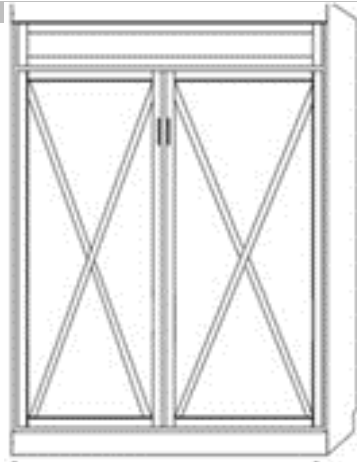

Yellowstone

Retail Price Sheet

Finishes:

- Natural -N
- Maple -M
- Gray-G
- Sunset -S
- Cinnamon -E
- Chocolate -D
- Gray Bark - GB
- Cognac Red - R
- Caramel - B
- ****White -WH**

**10% Up-Charge

Hardware:

- #2 Nickel Cup
- #3 Nickel Bar
- #4 Black Cup
- #10 Cody Black
- #11 Cody Nickel

- #12 Cody Bronze
- #13 Bronze Bar
- #14 Cody Champagne Gold
- #15 Bridge Black
- #16 Bridge Bronze
- #17 Bridge Nickel
- #18 Bridge Brushed Brass

**Can accommodate up to 12" thick mattress

WY-Q	WY-F
QUEEN	FULL
$ _____ Birch	$ _____ Birch
65 x 17 x 90	59 x 17 x 85
65 x 86 x 90	59 x 81 x 85

WO PIERS

*All piers come standard 85" tall. Please specify if 90" tall needed.

- Small (S) 16 x 17 x 85
- Medium (M) 24 x 17 x 85

OD (S or M)
Open/Door
$ _____
$ _____

*ODM used with Straight Desk

PT (S or M)
Open/3 Drawer
$ _____
$ _____

PX (S or M)
Wardrobe/File/
Pencil Drawer
$ _____
$ _____

PL (S or M)
Open/File/
Pencil Drawer
$ _____
$ _____

OW (S or M)
Open/Drawer
w/ Pull Out Tray
$ _____
$ _____

PW (S or M)
Wardrobe/
3 Drawer
$ _____
$ _____

BK (S or M)
Bookcase
$ _____
$ _____

DPL
Large Desk Pier
31.5 x 17.25 x 85
$ _____
**DPL used with Shaped Desk

KP
Straight Desk
84.5 x 21 7/8 x 1.5
+
Pedestal
23.5 x 17.25 x 28.5
$ _____

*Straight Desk only uses 'ODM' Pier

SKP
Shaped Desk
84.5 x 31 x .75
+
Pedestal
23.5 x 17.25 x 28.5
$ _____

**Shaped Desk only uses 'DPL' pier

NS or NST
Nightstand
24 x 16 x 29
$ _____
*Available with Drawer (NS) or Pullout Tray (NST)