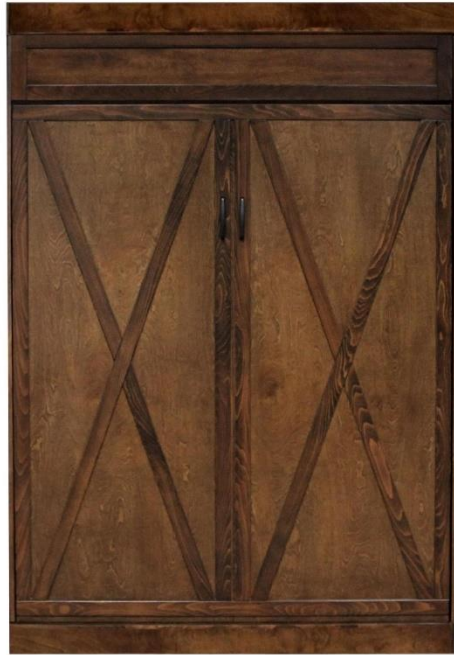

Wallbeds
"n" More

A comfortable extra
bed for any room!

Yellowstone

Yellowstone shown in Caramel Finish

MADE IN THE USA

Yellowstone

Retail Price Sheet

Finishes:

- Natural -N
- Maple -M
- Gray-G
- Sunset -S
- Cinnamon -E
- Chocolate -D
- Gray Bark - GB
- Cognac Red - R
- Caramel - B
- **White -WH**

****10% Up-Charge**

Hardware:

- #2 Nickel Cup
- #3 Nickel Bar
- #4 Black Cup
- #10 Cody Black
- #11 Cody Nickel

- #12 Cody Bronze
- #13 Bronze Bar
- #14 Cody Champagne Gold
- #15 Bridge Black
- #16 Bridge Bronze
- #17 Bridge Nickel
- #18 Bridge Brushed Brass

****Can accommodate up to 12" thick mattress**

WY-Q	WY-F
QUEEN	FULL
\$ _____ Birch	\$ _____ Birch
65 x 17 x 90	59 x 17 x 85
65 x 86 x 90	59 x 81 x 85

WO PIERS

***All piers come standard 85" tall. Please specify if 90" tall needed.**

- Small (S) 16 x 17 x 85
- Medium (M) 24 x 17 x 85

OD (S or M)
Open/Door
\$ _____
\$ _____

***ODM used with Straight Desk**