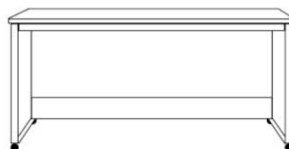

DC
Desk Cart
$ _____
63 x 21 7/8 x 31 1/2