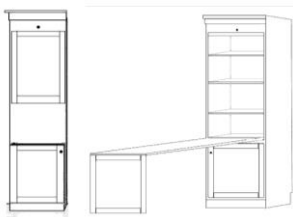

WO PIERS

***All piers come standard 85" tall. Please specify if 90" tall needed.**

- Small (S) 16 x 17 x 85
- Medium (M) 24 x 17 x 85

OD (S or M)
Open/Door
\$ _____
\$ _____

***ODM used with Straight Desk**

PW (S or M)
Wardrobe/
3 Drawer
\$ _____
\$ _____

BK (S or M)
Bookcase
\$ _____
\$ _____

DPL
Large Desk Pier
31.5 x 17.25 x 85
\$ _____
****DPL used with Shaped Desk**

KP
Straight Desk
84.5 x 21 7/8 x 1.5
+
Pedestal
23.5 x 17.25 x 28.5
\$ _____

***Straight Desk only uses 'ODM' Pier**

SKP
Shaped Desk
84.5 x 31 x .75
+
Pedestal
23.5 x 17.25 x 28.5
\$ _____

****Shaped Desk only uses 'DPL' pier**

NS or NST
Nightstand
24 x 16 x 29
\$ _____
***Available with Drawer (NS) or Pullout Tray (NST)**

FDP
Folding Desk Pier
24 x 85
Desk 48" Long
Extends to 59"
\$ _____

DC
Desk Cart
\$ _____
63 x 21 7/8 x 31 1/2