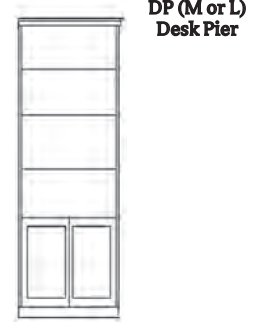

Cabinet Sizes

- Small (S) - 15 3/4" x 17 1/4" x 85"
- Medium (M) - 23 1/2" x 17 1/4" x 85"
- Large (L) - 31 1/2" x 17 1/4" x 85"

BK (S or M)
Open Bookcase

PL (S or M)
Open File / Pencil
Drawer Bookcase

PT (S or M)
Open 3 Drawer
Bookcase

DP (M or L)
Desk Pier

DU (M)
Door / Open Book-
case / Pullout Tray

PW (S or M)
Wardrobe / 3 Drawer
Adjustable Shelves +
Pullout Hanger

PX (S or M)
Wardrobe / File /
Pencil Drawer
Adjustable Shelves +
Pullout Hanger

GC (L)
Guest Chest
Large Double Door
Wardrobe

KP
Straight Desk + 3 Drawer
Pedestal

Combines with DP (M)

SKP
Shaped Desk + 3 Drawer
Pedestal

Combines with DP (L)

FDP (M)
Folding Desk Pier

Desk 48" Long
Extends to 59" (from
the wall)

BFC
Rolling File Cart

NS or NST
Nightstand

Available with
Drawer (NS) or
Pullout Tray (NST)

TOP OVERHANGS: FRONT 3/8" BACK 3/4"

All side cabinets come standard 85" tall. Please specify if 90" tall is needed. cabinet trim and crown will match the style of the bed unless otherwise specified