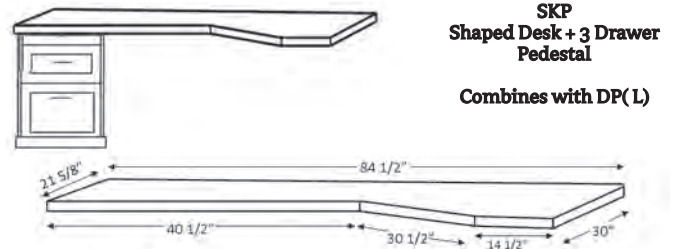

Cabinet Sizes

- Small (S) - 15 3/4" x 17 1/4" x 85"
- Medium (M) - 23 1/2" x 17 1/4" x 85"
- Large (L) - 31 1/2" x 17 1/4" x 85"

BK (S or M)
Open Bookcase

PL (S or M)
Open File / Pencil
Drawer Bookcase

PT (S or M)
Open 3 Drawer
Bookcase

DP (M or L)
Desk Pier

DU (M)
Door / Open Book-
case / Pullout Tray

PW (S or M)
Wardrobe / 3 Drawer
Adjustable Shelves +
Pullout Hanger

PX (S or M)
Wardrobe / File /
Pencil Drawer
Adjustable Shelves +
Pullout Hanger

GC (L)
Guest Chest
Large Double Door
Wardrobe

KP
Straight Desk + 3 Drawer
Pedestal

Combines with DP (M)

SKP
Shaped Desk + 3 Drawer
Pedestal

Combines with DP (L)

FDP (M)
Folding Desk Pier

Desk 48" Long
Extends to 59" (from
the wall)