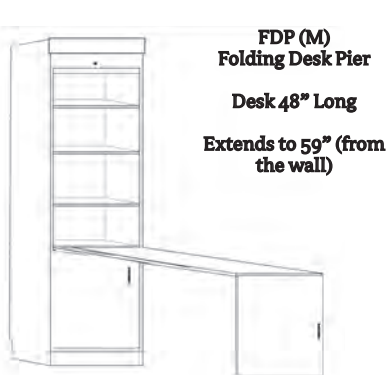

Cabinet Sizes

- Small (S) - 15 3/4" x 17 1/4" x 85"
- Medium (M) - 23 1/2" x 17 1/4" x 85"
- Large (L) - 31 1/2" x 17 1/4" x 85"

BK (S or M)
Open Bookcase

PL (S or M)
Open File / Pencil
Drawer Bookcase

PT (S or M)
Open 3 Drawer
Bookcase

DP (M or L)
Desk Pier

DU (M)
Door / Open Book-
case / Pullout Tray

PW (S or M)
Wardrobe / 3 Drawer
Adjustable Shelves +
Pullout Hanger

PX (S or M)
Wardrobe / File /
Pencil Drawer
Adjustable Shelves +
Pullout Hanger

GC (L)
Guest Chest
Large Double Door
Wardrobe

KP
Straight Desk + 3 Drawer
Pedestal

Combines with DP (M)

SKP
Shaped Desk + 3 Drawer
Pedestal

Combines with DP (L)

FDP (M)
Folding Desk Pier

Desk 48" Long
Extends to 59" (from
the wall)

BFC
Rolling File Cart

NS or NST
Nightstand

Available with
Drawer (NS) or
Pullout Tray (NST)

TOP OVERHANGS: FRONT 3/8" BACK 3/4"

All side cabinets come standard 85" tall. Please specify if 90" tall is needed. cabinet trim and crown will match the style of the bed unless otherwise specified