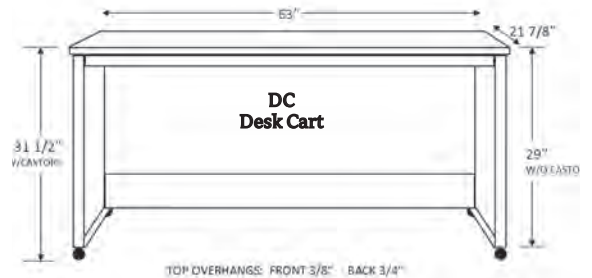

DP (M or L)
Desk Pier

DU (M)
Door / Open Book-
case / Pullout Tray

PW (S or M)
Wardrobe / 3 Drawer
Adjustable Shelves +
Pullout Hanger

PX (S or M)
Wardrobe / File /
Pencil Drawer
Adjustable Shelves +
Pullout Hanger

GC (L)
Guest Chest
Large Double Door
Wardrobe

KP
Straight Desk + 3 Drawer
Pedestal

Combines with DP (M)

SKP
Shaped Desk + 3 Drawer
Pedestal

Combines with DP (L)

FDP (M)
Folding Desk Pier

Desk 48" Long
Extends to 59" (from
the wall)

BFC
Rolling File Cart

NS or NST
Nightstand

Available with
Drawer (NS) or
Pullout Tray (NST)

TOP OVERHANGS: FRONT 3/8" BACK 3/4"

All side cabinets come standard 85" tall. Please specify if 90" tall is needed. cabinet trim and crown will match the style of the bed unless otherwise specified