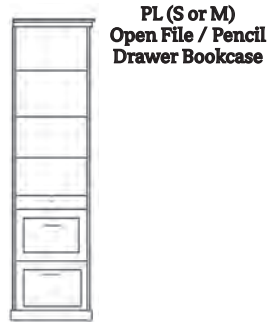

Cabinet Sizes

- Small (S) - 15 3/4" x 17 1/4" x 85"
- Medium (M) - 23 1/2" x 17 1/4" x 85"
- Large (L) - 31 1/2" x 17 1/4" x 85"

BK (S or M)
Open Bookcase

PL (S or M)
Open File / Pencil
Drawer Bookcase

PT (S or M)
Open 3 Drawer
Bookcase

DP (M or L)
Desk Pier

DU (M)
Door / Open Book-
case / Pullout Tray

PW (S or M)
Wardrobe / 3 Drawer
Adjustable Shelves +
Pullout Hanger

PX (S or M)
Wardrobe / File /
Pencil Drawer
Adjustable Shelves +
Pullout Hanger

GC (L)
Guest Chest
Large Double Door
Wardrobe

KP
Straight Desk + 3 Drawer
Pedestal

Combines with DP (M)

SKP
Shaped Desk + 3 Drawer
Pedestal

Combines with DP (L)

FDP (M)
Folding Desk Pier

Desk 48" Long
Extends to 59" (from
the wall)