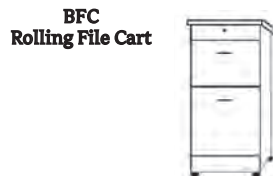

DP (M or L)
Desk Pier

DU (M)
Door / Open Book-
case / Pullout Tray

PW (S or M)
Wardrobe / 3 Drawer
Adjustable Shelves +
Pullout Hanger

PX (S or M)
Wardrobe / File /
Pencil Drawer
Adjustable Shelves +
Pullout Hanger

BFC
Rolling File Cart

NS or NST
Nightstand

Available with
Drawer (NS) or
Pullout Tray (NST)

TOP OVERHANGS: FRONT 3/8" BACK 3/4"

All side cabinets come standard 85" tall. Please specify if 90" tall is needed. cabinet trim and crown will match the style of the bed unless otherwise specified