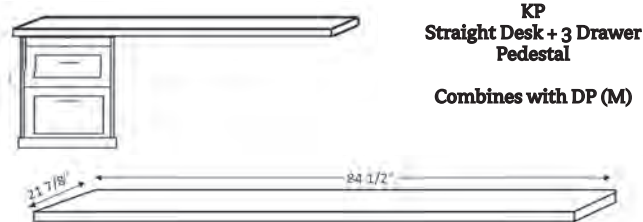

Cabinet Sizes

- Small (S) - 15 3/4" x 17 1/4" x 85"
- Medium (M) - 23 1/2" x 17 1/4" x 85"
- Large (L) - 31 1/2" x 17 1/4" x 85"

BK (S or M)
Open Bookcase

PL (S or M)
Open File / Pencil
Drawer Bookcase

PT (S or M)
Open 3 Drawer
Bookcase

DP (M or L)
Desk Pier

DU (M)
Door / Open Book-
case / Pullout Tray

PW (S or M)
Wardrobe / 3 Drawer
Adjustable Shelves +
Pullout Hanger

PX (S or M)
Wardrobe / File /
Pencil Drawer
Adjustable Shelves +
Pullout Hanger

GC (L)
Guest Chest
Large Double Door
Wardrobe

KP
Straight Desk + 3 Drawer
Pedestal

Combines with DP (M)

SKP
Shaped Desk + 3 Drawer
Pedestal

Combines with DP (L)

FDP (M)
Folding Desk Pier

Desk 48" Long
Extends to 59" (from
the wall)