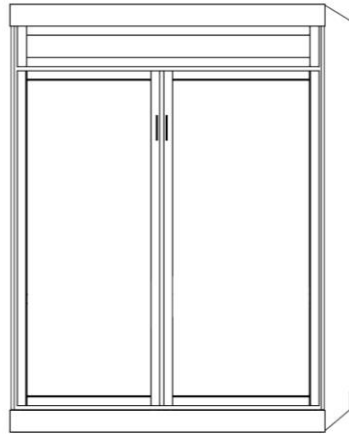

Tahoe

Retail Price Sheet

Finishes:

- Natural -N
- Maple -M
- Gray-G
- Sunset -S
- Cinnamon -E
- Chocolate -D
- Gray Bark - GB
- Cognac Red - R
- Caramel - B
- **White -WH
- **10% Up-Charge

Hardware:

- #2 Nickel Cup #12 Cody Bronze
- #3 Nickel Bar #13 Bronze Bar
- #4 Black Cup #14 Cody Champagne Gold
- #10 Cody Black #15 Bridge Black
- #11 Cody Nickel #16 Bridge Bronze
- #17 Bridge Nickel #18 Bridge Brushed Brass

**Can accommodate up to 12" thick mattress

WO-Q	WO-F
QUEEN	FULL
$ _____ Birch	$ _____ Birch
65 x 17 x 90	59 x 17 x 85
65 x 86 x 90	59 x 81 x 85

WO PIERS

*All piers come standard 85" tall. Please specify if 90" tall needed.

- Small (S) 16 x 17 x 85
- Medium (M) 24 x 17 x 85

OD (S or M)
Open/Door
$ _____
$ _____

*ODM used with Straight Desk

PT (S or M)
Open/3 Drawer
$ _____
$ _____

PX (S or M)
Wardrobe/File/
Pencil Drawer
$ _____
$ _____

PL (S or M)
Open/File/
Pencil Drawer
$ _____
$ _____

OW (S or M)
Open/Drawer
w/ Pull Out Tray
$ _____
$ _____

PW (S or M)
Wardrobe/
3 Drawer
$ _____
$ _____

BK (S or M)
Bookcase
$ _____
$ _____

DPL
Large Desk Pier
31.5 x 17.25 x 85
$ _____

**DPL used with Shaped Desk

KP
Straight Desk
84.5 x 21 7/8 x 1.5
+
Pedestal
23.5 x 17.25 x 28.5
$ _____

*Straight Desk only uses 'ODM' Pier

SKP
Shaped Desk
84.5 x 30 x .75
+
Pedestal
23.5 x 17.25 x 28.5
$ _____

**Shaped Desk only uses 'DPL' pier

NS or NST
Nightstand
24 x 16 x 29
$ _____
*Available with
Drawer (NS) or
Pullout Tray
$ _____ (NST)