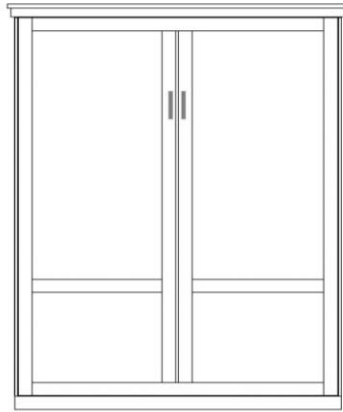

Wallbeds
"n" More

A comfortable extra
bed for any room!

Saratoga Bed

Saratoga in
Cinnamon (left)

Saratoga in
Caramel (right)

Saratoga in White
(below)

Saratoga

Retail Price Sheet

Dimensions:

		Closed / Open
WS-Q	Saratoga	
Queen	\$ _____	69 x 18.5 x 90
Birch		69 x 87 x 90

**Can accommodate up to 12" thick mattress

Saratoga Bed

WS PIERS

*Piers for this bed are only available in 85"

- Small (S) 17.5 x 18.5 x 85
- Medium (M) 25.5 x 18.5 x 85
- Large (L) 33.5 x 18.5 x 85

KP
Straight Desk
83 x 21 7/8 x 1.5
+
Pedestal
24 x 17 x 29
\$ _____

DPL
Large Desk Pier
33.5 x 18.5 x 85
\$ _____

Shaped Desk only uses 'DPL' pier

Straight Desk only uses 'ODM' Pier

FDP
Folding Desk Pier
24 x 85