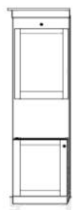

Dimensions:

		Closed / Open
WS-Q	Saratoga	
Queen	\$ _____	69 x 18.5 x 90
Birch		69 x 87 x 90

**Can accommodate up to 12" thick mattress

Saratoga Bed

WS PIERS

*Piers for this bed are only available in 85"

- Small (S) 17.5 x 18.5 x 85
- Medium (M) 25.5 x 18.5 x 85
- Large (L) 33.5 x 18.5 x 85

OD (S or M)
Open/Door
\$ _____
\$ _____

PT (S, M or L)
Open/3 Drawer
\$ _____
\$ _____
\$ _____

PX (S or M)
Wardrobe/File/
Pencil Drawer
\$ _____
\$ _____

PL
Open/File/
Pencil Drawer
(S or M)
\$ _____
\$ _____

OW (S or M)
Open/Drawer
w/ Pull Out Tray
\$ _____
\$ _____

PW (S or M)
Wardrobe/
3 Drawer
\$ _____
\$ _____

BK (S or M)
Bookcase
\$ _____
\$ _____

DU (L or R)
Door/Open/Pull
Out/2 Drawer
\$ _____

SKP
Shaped Desk
83 x 31 x .75
+
Pedestal
24 x 17 x 29
\$ _____

KP
Straight Desk
83 x 21 7/8 x 1.5
+
Pedestal
24 x 17 x 29
\$ _____

DPL
Large Desk Pier
33.5 x 18.5 x 85
\$ _____

Shaped Desk only uses 'DPL' pier

Straight Desk only uses 'ODM' Pier

FDP
Folding Desk Pier
24 x 85