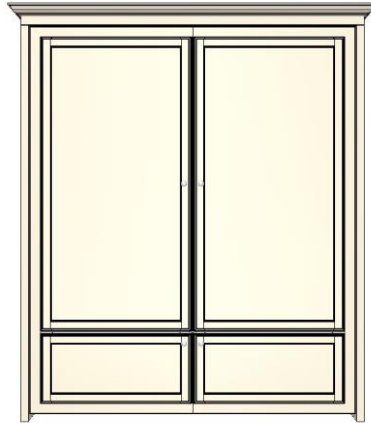

Wallbeds
"n" More

A comfortable extra
bed for any room!

Rochester Wallbed

by ODC

Alder Finishes:

- PE - Pecan
- MO - Mocha
- HZ - Hazelnut
- MN - Midnight
- AC - Antique Cherry
- WG - Weathered Gray
- SL- Slate
- WT - White**
- BK - Black**
- **15% Up-Charge**

Oak Finishes:

- SL- Slate
- LT - Light
- MD - Medium
- AC - Cherry
- MN - Midnight
- WG - Weathered Gray
- CF - Coffee
- WT - White**
- BK - Black**
- **15% Up-Charge**

Dimensions:

Closed / Open

RC-Q		
QUEEN	\$ _____	71 1/4" w x 22 x 90 1/2" h
ALDER or OAK	(2" MOLDING EACH SIDE)	71 1/4" w x 91 1/2" x 90 1/2" h
RC-F		
FULL	\$ _____	
ALDER or OAK		

Uses Standard Mattress up to 11" Thick

Please specify Oak or Alder Wood

Hardware for Bed

- W1 Nickel Bar 18"
- W2 Nickel Bar 14 1/2"
- W3 Nickel Bar 9 1/4"
- W4 Nickel Bar 8"
- W5 Nickel Bar 8 1/2"
- W6 Bronze Bar 7"
- W7 Bronze Bar 8 1/2"
- W8 Bronze Bar 8"
- W9 Bronze Bar 7"
- W10 Bronze Bar 12"