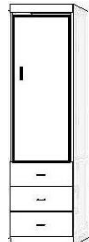

- Cognac Red - R Caramel - B
- Natural -N Sunset -S
- Maple -M Grey Bark - GB
- Gray-G Chocolate -D
- Cinnamon -E
- **White -WH**
- **10% Up-Charge ****

Dimensions:

		Closed / Open
WP-Q		
QUEEN	\$ _____	65 x 17.25 x 90
Birch		65 x 86 x 90
WP-F		
FULL	\$ _____	59 x 17.25 x 85
Birch		59 x 81 x 85

****Can accommodate up to 12" thick mattress**

WP PIERS

***All piers come standard 85" tall. Please specify if 90" tall needed.**

- Small (S) 15.75 x 17.25 x 85
- Medium (M) 23.5 x 17.25 x 85

OD (S or M)
Open/Door
\$ _____
\$ _____

PT (S or M)
Open/3 Drawer
\$ _____
\$ _____

PX (S or M)
Wardrobe/File/
Pencil Drawer
\$ _____
\$ _____

PL (S or M)
Open/File/
Pencil Drawer
\$ _____
\$ _____

OW (S or M)
Open/Drawer
w/ Pull Out Tray
\$ _____
\$ _____

PW (S or M)
Wardrobe/
3 Drawer
\$ _____
\$ _____

BK (S or M)
Bookcase
\$ _____
\$ _____

GC
Guest Chest
31.5 x 17.25 x 85
Large Only
\$ _____

DPL
Large Desk Pier
31.5 x 17.25 x 85
\$ _____

DU (L or R)
Door/Open/Pull
Out/2 Drawer
Medium Only
\$ _____