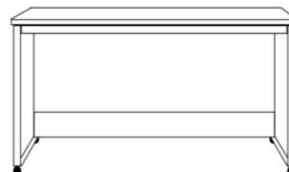

Dimensions:

		Closed / Open
WPZ-Q		
QUEEN	\$ _____	85 x 17 x 70.5
Birch		85 x 66 x 70.5

****Finished Top \$150**

**Can accommodate up to 12" thick mattress

WPZ PIERS

*WBZ piers come standard 70.5" tall.

- Small (S) 16 x 17 x 70.5
- Medium (M) 24 x 17 x 70.5

OD (S or M)
Open/Door
\$ _____
\$ _____

PT (S or M)
Open/3 Drawer
\$ _____
\$ _____

PL (S or M)
Open/File/
Pencil Drawer
\$ _____
\$ _____

OW (S or M)
Open/Drawer
w/ Pull Out Tray
\$ _____
\$ _____

BK (S or M)
Bookcase
\$ _____
\$ _____

BFC
Rolling File Cart
16.5 x 21.5 x 28
\$ _____

NS or NST
Nightstand
24 x 16 x 29
\$ _____
*Available with
Drawer (NS) or
Pullout Tray
\$ _____ (NST)

KP
Straight Desk
84.5 x 21 7/8 x 1.5
+
Pedestal
23.5 x 17.25 x 28.5
\$ _____