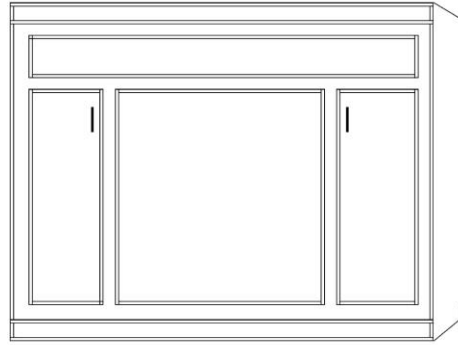

Dimensions:

		Closed / Open
WPZ-Q		
QUEEN	\$ _____	85 x 17 x 70.5
Birch		85 x 66 x 70.5

****Finished Top \$150**

**Can accommodate up to 12" thick mattress

WPZ PIERS

*WBZ piers come standard 70.5" tall.

- Small (S) 16 x 17 x 70.5
- Medium (M) 24 x 17 x 70.5