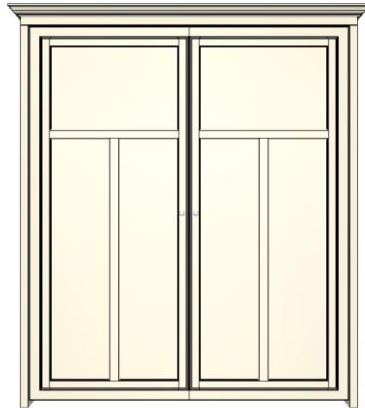

Wallbeds
"n" More

A comfortable extra
bed for any room!

Mansfield Wallbed

by ODC

Mansfield

Oak Designs Corp

Retail Price Sheet

Alder Finishes:

****15% Up-Charge**

Dimensions:

Closed / Open

MA-Q			
QUEEN	\$ _____	74"w x 23 3/8 x 90 1/2"h	
ALDER or OAK	±.75 MOLDING EACH SIDE	OPEN 90.5"	
MA-F			
FULL	\$ _____	66 1/2"w x 22 x 87 1/2"h	
ALDER or OAK			