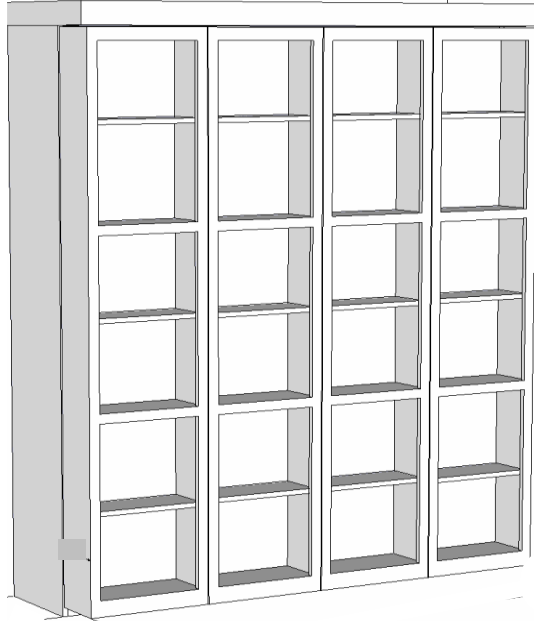

Library

Oak Designs Corp
Retail Price Sheet

Alder Finishes:

- PE - Pecan
- MO - Mocha
- HZ - Hazelnut
- MN - Midnight
- AC - Antique Cherry
- WG - Weathered Gray
- SL - Slate
- WT - White**
- BK - Black**

**15% Up-Charge

Oak Finishes:

- SL - Slate
- LT - Light
- MD - Medium
- AC - Cherry
- MN - Midnight
- WG - Weathered Gray
- CF - Coffee
- WT - White**
- BK - Black**

**15% Up-Charge

Dimensions:

Closed / Open

OL-Q	$ _____	72 3/4w x 29d x 92h
QUEEN		
ALDER or OAK		101w x 90d x 92h

Uses Standard Mattress up to 11" Thick
Please specify Oak or Alder Wood

Hardware for Piers

- W11 Nickel Round Knob
- W12 Nickel Square Knob
- W15 Nickel Bar 6 1/4"
- W13 Bronze Square Knob
- W14 Bronze Round Knob
- W16 Bronze Bar 6 1/4"

*Depth of inside the Bookcase is 8"

Shelves hold up to 60# on 1/2 side

OL Piers

Please specify pier height and width

Piers

- (XS) Xsmall 16"w x 16.75"d
- (S) Small 20"w x 16.75"d
- (M) Medium 24"w x 16.75"d
- (L) Large 30"w x 16.75"d
- (XL) XLarge 36"w x 16.75"d
- (F) Full 72"h
- (Q) Queen 84"h

Wardrobe

- (S) Small 20"w x 18.75"d
- (M) Medium 24"w x 18.75"d
- (L) Large 30"w x 18.75"d
- (XL) XLarge 36"w x 18.75"d

	File Pier	Open Shelves, Door 16 or 20	Open Shelves, 2 Doors 24,30, 36	Bookcase	Wardrobe w/doors	Wardrobe 3 Drawers, Doors
Xsmall:	n/a	$ _____ or $ _____ w/ full door	n/a	$ _____	n/a	n/a
Small:	$ _____	$ _____ or $ _____ w/ full door	n/a	$ _____	$ _____	$ _____
Medium:	n/a	n/a	$ _____ or $ _____ w/ full doors	$ _____	$ _____	$ _____
Large:	n/a	n/a	$ _____ or $ _____ w/ full doors	$ _____	$ _____	$ _____
XLarge:	n/a	n/a	$ _____ or $ _____ w/ full doors	$ _____	$ _____	$ _____