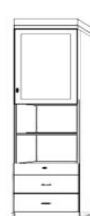

WK PIERS

*Piers for this bed are only available in 85"

Small (S) 17.5 x 18.5 x 85

Medium (M) 25.5 x 18.5 x 85

Large (L) 33.5 x 18.5 x 85

**Can accommodate up to 12" thick mattress

Hardware:

- #2 Nickel Cup #12 Cody Bronze
- #3 Nickel Bar #13 Bronze Bar
- #4 Black Cup #14 Cody Champagne Gold
- #10 Cody Black #15 Bridge Black
- #11 Cody Nickel #16 Bridge Bronze
- #17 Bridge Nickel
- #18 Bridge Brushed Br:

OD (S or M)
Open/Door

\$ _____
\$ _____

PT (S, M or L)
Open/3 Drawer

\$ _____
\$ _____
\$ _____

PX (S or M)
Wardrobe/File/
Pencil Drawer

\$ _____
\$ _____

PL
Open/File/
Pencil Drawer
(S or M)

\$ _____
\$ _____

OW (S or M)
Open/Drawer
w/ Pull Out Tray

\$ _____
\$ _____

PW (S or M)
Wardrobe/
3 Drawer

\$ _____
\$ _____

BK (S or M)
Bookcase

\$ _____
\$ _____

DU (L or R)
Door/Open/Pull
Out/2 Drawer

\$ _____

SKP
Shaped Desk
83 x 31 x .75
+

Pedestal
24 x 17 x 29
\$ _____

Shaped Desk only uses 'DPL' pier

KP
Straight Desk
83 x 21 7/8 x 1.5
+
Pedestal

24 x 17 x 29
\$ _____

Straight Desk only uses 'ODM' Pier

DPL
Large Desk Pier
33.5 x 18.5 x 85
\$ _____