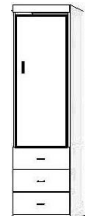

WK PIERS

*Piers for this bed are only available in 85"

Small (S) 17.5 x 18.5 x 85

Medium (M) 25.5 x 18.5 x 85

Large (L) 33.5 x 18.5 x 85

**Can accommodate up to 12" thick mattress

Hardware:

- #2 Nickel Cup #12 Cody Bronze
- #3 Nickel Bar #13 Bronze Bar
- #4 Black Cup #14 Cody Champagne Gold
- #10 Cody Black #15 Bridge Black
- #11 Cody Nickel #16 Bridge Bronze
- #17 Bridge Nickel
- #18 Bridge Brushed Br:

OD (S or M)
Open/Door

\$ _____
\$ _____

PT (S, M or L)
Open/3 Drawer

\$ _____
\$ _____
\$ _____

PX (S or M)
Wardrobe/File/
Pencil Drawer

\$ _____
\$ _____

PL
Open/File/
Pencil Drawer
(S or M)

\$ _____
\$ _____

OW (S or M)
Open/Drawer
w/ Pull Out Tray

\$ _____
\$ _____

PW (S or M)
Wardrobe/
3 Drawer

\$ _____
\$ _____

BK (S or M)
Bookcase

\$ _____
\$ _____

DU (L or R)
Door/Open/Pull
Out/2 Drawer

\$ _____

SKP
Shaped Desk
83 x 31 x .75
+

Pedestal
24 x 17 x 29
\$ _____

Shaped Desk only uses 'DPL' pier

KP
Straight Desk
83 x 21 7/8 x 1.5
+
Pedestal

24 x 17 x 29
\$ _____

Straight Desk only uses 'ODM' Pier

DPL
Large Desk Pier
33.5 x 18.5 x 85
\$ _____