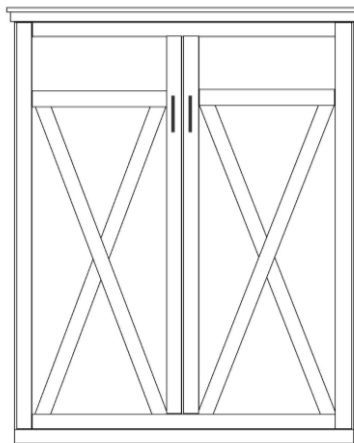

Wallbeds
"n" More

A comfortable extra
bed for any room!

Keystone

Keystone in
Caramel

Below:

Keystone in
Bark Gray

Keystone

Retail Price Sheet

Finishes:

- Cognac Red - R Caramel - B
- Natural -N Sunset -S
- Maple -M Grey Bark - GB
- Gray-G Cinnamon -E

Dimensions:

		Closed / Open
WK-Q	Keystone	
Queen	\$ _____	69 x 18.5 x 90
Birch		69 x 87 x 90

Keystone

WK PIERS

*Piers for this bed are only available in 85"

Small (S) 17.5 x 18.5 x 85

Medium (M) 25.5 x 18.5 x 85

Large (L) 33.5 x 18.5 x 85

**Can accommodate up to 12" thick mattress

Hardware:

- #2 Nickel Cup #12 Cody Bronze
- #3 Nickel Bar #13 Bronze Bar
- #4 Black Cup #14 Cody Champagne Gold
- #10 Cody Black #15 Bridge Black
- #11 Cody Nickel #16 Bridge Bronze
- #17 Bridge Nickel
- #18 Bridge Brushed Br: