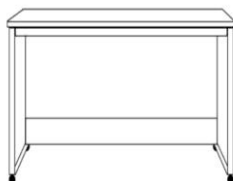

SKP
Shaped Desk
83 x 31 x .75
+

Pedestal
24 x 17 x 29
\$ _____

Shaped Desk only uses 'DPL' pier

KP
Straight Desk
83 x 21 7/8 x 1.5
+
Pedestal

24 x 17 x 29
\$ _____

Straight Desk only uses 'ODM' Pier

DPL
Large Desk Pier
33.5 x 18.5 x 85
\$ _____

FDP
Folding Desk Pier
24 x 85

Desk 48" Long
Extends to 59"
\$ _____

DC
Desk Cart
\$ _____
63 x 21 7/8 x
31 1/2 x

NS or NST
Nightstand
24 x 16 x 29
\$ _____

*Available with
Drawer (NS) or
Pullout Tra
\$ _____ (NST)