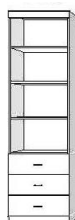

WK PIERS

*Piers for this bed are only available in 85"

Small (S) 17.5 x 18.5 x 85

Medium (M) 25.5 x 18.5 x 85

Large (L) 33.5 x 18.5 x 85

**Can accommodate up to 12" thick mattress

Hardware:

- #2 Nickel Cup #12 Cody Bronze
- #3 Nickel Bar #13 Bronze Bar
- #4 Black Cup #14 Cody Champagne Gold
- #10 Cody Black #15 Bridge Black
- #11 Cody Nickel #16 Bridge Bronze
- #17 Bridge Nickel
- #18 Bridge Brushed Br:

OD (S or M)
Open/Door

\$ _____
\$ _____

PT (S, M or L)
Open/3 Drawer

\$ _____
\$ _____
\$ _____

PX (S or M)
Wardrobe/File/
Pencil Drawer

\$ _____
\$ _____

PL
Open/File/
Pencil Drawer
(S or M)

\$ _____
\$ _____

OW (S or M)
Open/Drawer
w/ Pull Out Tray

\$ _____
\$ _____

PW (S or M)
Wardrobe/
3 Drawer

\$ _____
\$ _____

BK (S or M)
Bookcase

\$ _____
\$ _____

DU (L or R)
Door/Open/Pull
Out/2 Drawer

\$ _____

SKP
Shaped Desk
83 x 31 x .75
+

Pedestal
24 x 17 x 29
\$ _____

Shaped Desk only uses 'DPL' pier

KP
Straight Desk
83 x 21 7/8 x 1.5
+
Pedestal

24 x 17 x 29
\$ _____

Straight Desk only uses 'ODM' Pier

DPL
Large Desk Pier
33.5 x 18.5 x 85
\$ _____