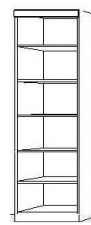

*Hiddenbed Without Hutch*

\* Pillow Box available in Queen size only

**Dimensions:**

		Closed / Open
WH-Q		
<b>QUEEN</b>	\$ _____	88.5 x 50.25 x 75
Birch		88.5 x 70 x 75

Depth of Bed Cabinets w/out Desk:  
Queen - 22.5" Deep  
Full - 17" Deep

**\*\*HIDDENBEDS ACCOMMODATE MATTRESSES UP TO 10" THICK MAXIMUM\*\***

**WH PIERS**

\*WH piers come standard 70.5" tall.

- Small (S)            16 x 17 x 70.5
- Medium (M)        24 x 17 x 70.5

OD (S or M)  
Open/Door  
\$ \_\_\_\_\_  
\$ \_\_\_\_\_

PT (S or M)  
Open/3 Drawer  
\$ \_\_\_\_\_  
\$ \_\_\_\_\_

BK (S or M)  
Bookcase  
\$ \_\_\_\_\_  
\$ \_\_\_\_\_

OW (S or M)  
Open/Pull Out  
Tray/ 2 Drawer  
\$ \_\_\_\_\_  
\$ \_\_\_\_\_

PL (S or M)  
Open/File/  
Pencil Drawer  
\$ \_\_\_\_\_  
\$ \_\_\_\_\_