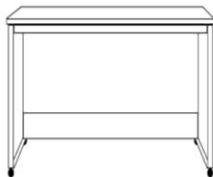

DC
Desk Cart
$ _____
63 x 21 7/8 x 31 1/2

NS or NST
Nightstand
24 x 16 x 29
$ _____
*Available with
Drawer (NS) or
Pullout Tray
$ _____ (NST)