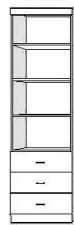

*Hiddenbed Without Hutch*

\* Pillow Box available in Queen size only

**Dimensions:**

		Closed / Open
WH-Q		
<b>QUEEN</b>	\$ _____	88.5 x 50.25 x 75
Birch		88.5 x 70 x 75

Depth of Bed Cabinets w/out Desk:  
Queen - 22.5" Deep  
Full - 17" Deep

**\*\*HIDDENBEDS ACCOMMODATE MATTRESSES UP TO 10" THICK MAXIMUM\*\***

**WH PIERS**

\*WH piers come standard 70.5" tall.

- Small (S)            16 x 17 x 70.5
- Medium (M)        24 x 17 x 70.5

OD (S or M)  
Open/Door  
\$ \_\_\_\_\_  
\$ \_\_\_\_\_

PT (S or M)  
Open/3 Drawer  
\$ \_\_\_\_\_  
\$ \_\_\_\_\_

BK (S or M)  
Bookcase  
\$ \_\_\_\_\_  
\$ \_\_\_\_\_

OW (S or M)  
Open/Pull Out  
Tray/ 2 Drawer  
\$ \_\_\_\_\_  
\$ \_\_\_\_\_

PL (S or M)  
Open/File/  
Pencil Drawer  
\$ \_\_\_\_\_  
\$ \_\_\_\_\_