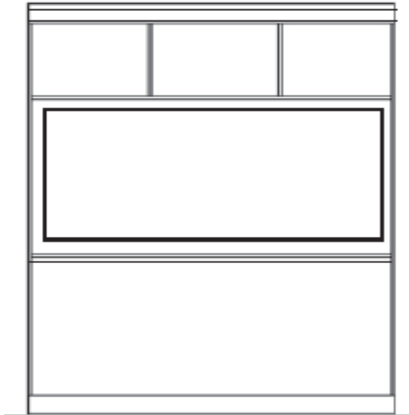

Deluxe Hiddenbed with Hutch

Retail Price Sheet

Finishes:

- Cognac Red - R   Caramel - B
- Natural -N   Sunset -S
- Maple -M   Grey Bark - GB
- Gray-G   Chocolate -D
- Cinnamon -E
- ****White -WH**

**10% Up-Charge **

Hardware for Piers:

- #2 Nickel Cup   #12 Cody Bronze
- #3 Nickel Bar   #13 Bronze Bar
- #4 Black Cup   #14 Cody Champagne Gold
- #10 Cody Black   #15 Bridge Black
- #11 Cody Nickel   #16 Bridge Bronze
- #17 Bridge Nickel
- #18 Bridge Brushed Brass

Hiddenbed With Hutch on Top

Dimensions:

		Closed / Open	
WTW-Q			
QUEEN	$ _____	88.5 x 50.5 x 90	
Birch		88.5 x 70 x 90	

Depth of Bed Cabinets w/out Desk:
Queen - 22.5" Deep

HIDDENBEDS ACCOMMODATE MATTRESSES UP TO 10" THICK MAXIMUM

WTW PIERS

*WTW piers come standard 90" tall.

- Small (S)   16 x 17 x 90
- Medium (M)   24 x 17 x 90

OD (S or M)
Open/Door
$ _____
$ _____

PT (S or M)
Open/3 Drawer
$ _____
$ _____

PX (S or M)
Wardrobe/File/
Pencil Drawer
$ _____
$ _____

PL (S or M)
Open/File/
Pencil Drawer
$ _____
$ _____

OW (S or M)
Open/Drawer
w/ Pull Out Tray
$ _____
$ _____

PW (S or M)
Wardrobe/
3 Drawer
$ _____
$ _____

BK (S or M)
Bookcase
$ _____
$ _____

BFC
Rolling File Cart
16.5 x 21.5 x 28
$ _____

DC
Desk Cart
$ _____
63 x 21 7/8 x 31 1/2

NS or NST
Nightstand
24 x 16 x 29
$ _____

*Available with
Drawer (NS) or
Pullout Tray
$ _____ (NST)