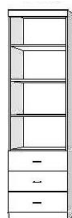

### Dimensions:

		Closed / Open	
WTW-Q			
<b>QUEEN</b>	\$ _____	88.5 x 50.5 x 90	
Birch		88.5 x 70 x 90	

Depth of Bed Cabinets w/out Desk:  
Queen - 22.5" Deep

**\*\*HIDDENBEDS ACCOMMODATE MATTRESSES UP TO 10" THICK MAXIMUM\*\***

### WTW PIERS

\*WTW piers come standard 90" tall.

- Small (S)      16 x 17 x 90
- Medium (M)    24 x 17 x 90

OD (S or M)  
Open/Door  
\$ \_\_\_\_\_  
\$ \_\_\_\_\_

PT (S or M)  
Open/3 Drawer  
\$ \_\_\_\_\_  
\$ \_\_\_\_\_

PX (S or M)  
Wardrobe/File/  
Pencil Drawer  
\$ \_\_\_\_\_  
\$ \_\_\_\_\_

PL (S or M)  
Open/File/  
Pencil Drawer  
\$ \_\_\_\_\_  
\$ \_\_\_\_\_

OW (S or M)  
Open/Drawer  
w/ Pull Out Tray  
\$ \_\_\_\_\_  
\$ \_\_\_\_\_

NS or NST  
Nightstand  
24 x 16 x 29  
\$ \_\_\_\_\_  
  
\*Available with  
Drawer (NS) or  
Pullout Tray  
\$ \_\_\_\_\_ (NST)