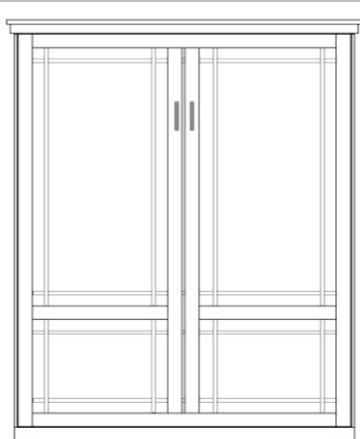

Glen Ellyn

Retail Price Sheet

Finishes:

- Cognac Red - R   Caramel - B
- Natural -N   Sunset -S
- Maple -M   Grey Bark - GB
- Gray-G   Cinnamon -E

Dimensions:

		Closed / Open
WG-Q	Glen Ellyn	
Queen	$ _____	69 x 18.5 x 90
Birch		69 x 87 x 90

**Can accommodate up to 12" thick mattress

Hardware:

- #2 Nickel Cup   #12 Cody Bronze
- #3 Nickel Bar   #13 Bronze Bar
- #4 Black Cup   #14 Cody Champagne Gold
- #10 Cody Black   #15 Bridge Black
- #11 Cody Nickel   #16 Bridge Bronze
- #17 Bridge Nickel
- #18 Bridge Brushed Br:

Glen Ellyn Bed

WG PIERS

*APiers for this bed are only available in 85"

- Small (S) 17.5 x 18.5 x 85
- Medium (M) 25.5 x 18.5 x 85
- Large (L) 33.5 x 18.5 x 85

OD (S or M)
Open/Door
$ _____
$ _____

PT (S, M or L)
Open/3 Drawer
$ _____
$ _____
$ _____

PX (S or M)
Wardrobe/File/
Pencil Drawer
$ _____
$ _____

PL
Open/File/
Pencil Drawer
(S or M)
$ _____
$ _____

OW (S or M)
Open/Drawer
w/ Pull Out Tray
$ _____
$ _____

PW (S or M)
Wardrobe/
3 Drawer
$ _____
$ _____

BK (S or M)
Bookcase
$ _____
$ _____

DU (L or R)
Door/Open/Pull
Out/2 Drawer
$ _____

SKP
Shaped Desk
83 x 31 x .75
+
Pedestal
24 x 17 x 29
$ _____

KP
Straight Desk
83 x 21 7/8 x 1.5
+
Pedestal
24 x 17 x 29
$ _____

DPL
Large Desk Pier
33.5 x 18.5 x 85
$ _____

Shaped Desk only uses 'DPL' pier

Straight Desk only uses 'ODM' Pier