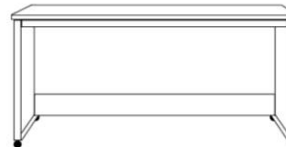

Fallbrook Bed

WF PIERS

*All piers come standard 85" tall. Please specify if 90" tall needed.

Small (S) 15.75 x 17.25 x 85

Medium (M) 23.5 x 17.25 x 85

Dimensions:

		Closed / Open
WF-Q	Fallbrook	
Queen	\$ _____	65 x 17 x 90
Birch		65 x 86 x 90

KP
Straight Desk
84.5 x 21 7/8 x 1.5
+
Pedestal
23.5 x 17.25 x 28.5
\$ _____

AFC
Rolling File Cart
16.5 x 21.5 x 28
\$ _____

NS or NST
Nightstand
24 x 16 x 29
\$ _____
*Available with
Drawer (NS) or
Pullout Tray
\$ _____ (NST)

DPL
Large Desk Pier
31.5 x 17.25 x 85
\$ _____

FDP
Folding Desk Pier
24 x 85
Desk 48" Long
Extends to 59"
\$ _____

DC
Desk Cart
\$ _____
63 x 21 7/8 x 31 1/2

Straight Desk only uses 'ODM' Pier