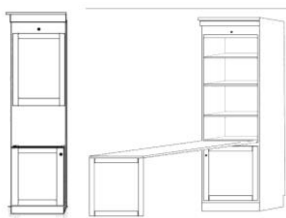

Fallbrook Bed

WF PIERS

*All piers come standard 85" tall. Please specify if 90" tall needed.

Small (S) 15.75 x 17.25 x 85

Medium (M) 23.5 x 17.25 x 85

Dimensions:

		Closed / Open
WF-Q	Fallbrook	
Queen	\$ _____	65 x 17 x 90
Birch		65 x 86 x 90

OW (S or M)
Open/Drawer
w/ Pull Out Tray
\$ _____
\$ _____

PW (S or M)
Wardrobe/
3 Drawer
\$ _____
\$ _____

BK (S or M)
Bookcase
\$ _____
\$ _____

GC
Guest Chest
31.5 x 17.25 x 85
Large Only
\$ _____

ODM
Open/Door
Medium Desk Pier
\$ _____

KP
Straight Desk
84.5 x 21 7/8 x 1.5
+
Pedestal
23.5 x 17.25 x 28.5
\$ _____

AFC
Rolling File Cart
16.5 x 21.5 x 28
\$ _____

NS or NST
Nightstand
24 x 16 x 29
\$ _____
*Available with
Drawer (NS) or
Pullout Tray
\$ _____ (NST)

DPL
Large Desk Pier
31.5 x 17.25 x 85
\$ _____

FDP
Folding Desk Pier
24 x 85
Desk 48" Long
Extends to 59"
\$ _____

DC
Desk Cart
\$ _____
63 x 21 7/8 x 31 1/2

Straight Desk only uses 'ODM' Pier