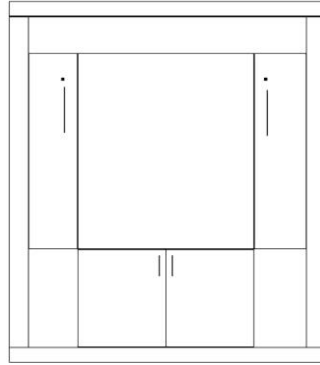

- Natural -N
- Maple -M
- Gray-G
- Sunset -S
- Cinnamon -E
- Chocolate -D
- Gray Bark -GB
- Cognac Red - R
- Caramel - B
- **White -WH
- **10% Up-Charge

Hardware:

- Stainless Bar #3
- Bronze Bar #13

Dimensions:

		Closed / Open
WET-Q	Euro Table	Table 40x51x29
Queen	\$ _____	65 x 17 x 90
Birch		65 x 86 x 90

**Can accommodate up to 12" thick mattress

WDT-Q	Euro Deluxe	Table 40x51x29
Queen	Table	75 x 25 x 90
Birch	\$ _____	75 x 92 x 90

**Can accommodate up to 12" thick mattress

Euro Table Bed

WE PIERS

*All piers come standard 85" tall. Please specify if 90" tall needed.

Small (S) 15.75 x 17.25 x 85

Medium (M) 23.5 x 17.25 x 85

OD (S or M)
Open/Door