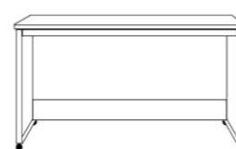

**Can accommodate up to 12" thick mattress

Euro Table Bed

WE PIERS

*All piers come standard 85" tall. Please specify if 90" tall needed.

Small (S) 15.75 x 17.25 x 85

Medium (M) 23.5 x 17.25 x 85

OD (S or M)
Open/Door

Straight Desk only uses 'ODM' Pier

DPL
Large Desk Pier

31.5 x 17.25 x 85
\$ _____

FDP
Folding Desk Pier

24 x 85
Desk 48" Long
Extends to 59"
\$ _____

DC
Desk Cart
\$ _____
63 x 21 7/8
x 31 1/2