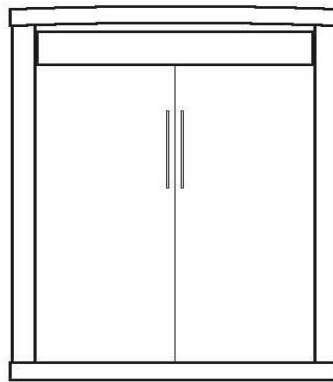

Finishes:

- Grey Bark-GB
- Gray - G
- Sunset -S
- Cinnamon -E
- Chocolate -D
- Natural -N
- Maple -M
- Cognac Red - R
- Caramel - B

**White - WH

**10% Upcharge

Euro

Euro Deluxe

Dimensions:

		Closed / Open
WE-F	Euro	
FULL	\$ _____	59 x 17 x 85
Birch		59 x 81 x 85

WE-Q	Euro	
QUEEN	\$ _____	65 x 17.25 x 90
Birch		65 x 86 x 90

WD-Q	Euro Deluxe	
QUEEN	\$ _____	75 x 25 x 90
Birch		75 x 92 x 90

**Can accommodate up to 12" thick mattress

Hardware:

Stainless Bar #3

Bronze Bar #13

WE PIERS

*All piers come standard 85" tall. Please specify if 90" tall needed.

Small (S) 15.75 x 17.25 x 85

Medium (M) 23.5 x 17.25 x 85

OD (S or M)
Open/Door

\$ _____
\$ _____

PT (S or M)
Open/3 Drawer

\$ _____
\$ _____