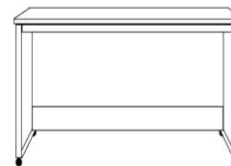

SKP
Shaped Desk
84.5 x 30 x .75

+
Pedestal
23.5 x 17.25 x 28.5
\$ _____

AFC
Rolling File Cart
16.5 x 21.5 x 28

\$ _____

*Available with
Drawer (NS) or
Pullout Tray
\$ _____ (NST)

Straight Desk only uses 'ODM' Pier

Shaped Desk only uses 'DPL' pier

DPL
Large Desk Pier
31.5 x 17.25 x 85
\$ _____

FDP
Folding Desk Pier
24 x 85
Desk 48" Long
Extends to 59"
\$ _____

Desk Cart
\$ _____
63 x 21 7/8
x 31 1/2