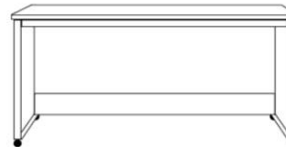

Hardware:

- Stainless Bar #3
- Bronze Bar #13

Dublin Bed

Dimensions:

| | | Closed / Open | |
|--------------|---------------|---------------|--|
| WDD-Q | Dublin | | |
| Queen | \$ _____ | 65 x 17 x 90 | |
| Birch | | 65 x 86 x 90 | |

Straight Desk only uses 'ODM' Pier

DPL
Large Desk Pier
31.5 x 17.25 x 85

\$ _____

FDP
Folding Desk Pier
24 x 85
Desk 48" Long
Extends to 59"

\$ _____

DC
Desk Cart
\$ _____
63 x 21 7/8 x 31 1/2