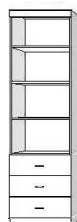

Hardware:

- Stainless Bar #3
- Bronze Bar #13

Dublin Bed

Dimensions:

| | | Closed / Open | |
|--------------|---------------|---------------|--|
| WDD-Q | Dublin | | |
| Queen | \$ _____ | 65 x 17 x 90 | |
| Birch | | 65 x 86 x 90 | |

**Can accommodate up to 12" thick mattress

WD PIERS

*All piers come standard 85" tall. Please specify if 90" tall needed.

Small (S) 15.75 x 17.25 x 85

Medium (M) 23.5 x 17.25 x 85

OD (S or M)
Open/Door

\$ _____
\$ _____

PT (S or M)
Open/3 Drawer

\$ _____
\$ _____

PX (S or M)
Wardrobe/File/
Pencil Drawer

\$ _____
\$ _____

PL (S or M)
Open/File/
Pencil Drawer

\$ _____
\$ _____

OW (S or M)
Open/Drawer
w/ Pull Out Tray

\$ _____
\$ _____

PW (S or M)
Wardrobe/
3 Drawer

\$ _____
\$ _____

BK (S or M)
Bookcase

\$ _____
\$ _____

GC
Guest Chest
31.5 x 17.25 x 85
Large Only

\$ _____

ODM
Open/Door
Medium Desk Pier

\$ _____