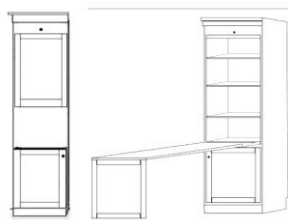

Hardware:

- Stainless Bar #3
- Bronze Bar #13

Dublin Bed

Dimensions:

| | | Closed / Open | |
|--------------|---------------|---------------|--|
| WDD-Q | Dublin | | |
| Queen | \$ _____ | 65 x 17 x 90 | |
| Birch | | 65 x 86 x 90 | |

PW (S or M)
Wardrobe/
3 Drawer

\$ _____
\$ _____

BK (S or M)
Bookcase

\$ _____
\$ _____

GC
Guest Chest
31.5 x 17.25 x 85
Large Only

\$ _____

ODM
Open/Door
Medium Desk Pier

\$ _____

KP
Straight Desk
84.5 x 21 7/8 x 1.5
+
Pedestal
23.5 x 17.25 x 28.5

\$ _____

AFC
Rolling File Cart
16.5 x 21.5 x 28

\$ _____

NS or NST
Nightstand
24 x 16 x 29

\$ _____

*Available with
Drawer (NS) or
Pullout Tray
\$ _____ (NST)

Straight Desk only uses 'ODM' Pier

DPL
Large Desk Pier
31.5 x 17.25 x 85

\$ _____

FDP
Folding Desk Pier
24 x 85
Desk 48" Long
Extends to 59"

\$ _____

DC
Desk Cart
\$ _____
63 x 21 7/8 x 31 1/2