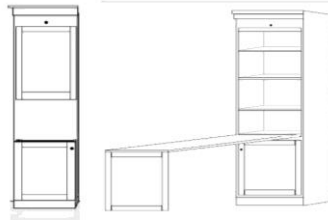

WB PIERS

*All piers come standard 85" tall. Please specify if 90" tall needed.

- Small (S) 15.75 x 17.25 x 85
- Medium (M) 23.5 x 17.25 x 85

Dimensions:

		Closed / Open
WB-Q QUEEN	\$ _____	65 x 17.25 x 90
	Birch	65 x 86 x 90
WB-F FULL	\$ _____	59 x 17.25 x 85
	Birch	59 x 81 x 85
WB-T TWIN	\$ _____	44 x 17.25 x 85
	Birch	44 x 81 x 85
WB-TX TWIN XL	\$ _____	44 x 17.25 x 90
	Birch	44 x 86 x 90

OW (S or M)
Open/Drawer
w/ Pull Out Tray
\$ _____
\$ _____

PW (S or M)
Wardrobe/
3 Drawer
\$ _____
\$ _____

BK (S or M)
Bookcase
\$ _____
\$ _____

GC
Guest Chest
31.5 x 17.25 x 85
Large Only
\$ _____

DPL
Large Desk Pier
31.5 x 17.25 x 85
\$ _____

DU (L or R)
Door/Open/Pull
Out/2 Drawer
Medium Only
\$ _____

FDP
Folding Desk Pier
24 x 85
Desk 48" Long
Extends to 59"
\$ _____

NS or NST
Nightstand
24 x 16 x 29
\$ _____

*Available with
Drawer (NS) or Pullout
Tray \$ _____ (NST)

KP
Straight Desk
84.5 x 21 7/8 x 13.5
+
Pedestal
23.5 x 17.25 x 28.5
\$ _____

SKP
Shaped Desk
84.5 x 30 x .75
+
Pedestal
23.5 x 17.25 x 28.5
\$ _____

BFC
Rolling File Cart
16.5 x 21.5 x 28
\$ _____

Straight Desk only uses 'ODM' Pier