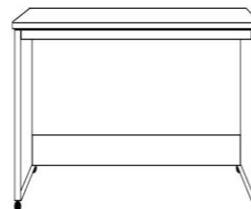

Dimensions:

		Closed / Open
WBZ-Q		
QUEEN	\$ _____	85 x 17 x 70.5
Birch		85 x 66 x 70.5

****Finished Top \$125**

**Can accommodate up to 12" thick mattress

WBZ PIERS

*WBZ piers come standard 70.5" tall.

- Small (S) 16 x 17 x 70.5
- Medium (M) 24 x 17 x 70.5

BFC
Rolling File Cart
16.5 x 21.5 x 28
\$ _____

NS or NST
Nightstand
24 x 16 x 29
\$ _____

*Available with
Drawer (NS) or
Pullout Tray
\$ _____ (NST)

KP
Straight Desk
84.5 x 21 7/8 x 1.5
+
Pedestal
23.5 x 17.25 x 28.5
\$ _____

Straight Desk only uses 'ODM' Pier

DC
Desk Cart
\$ _____
63 x 21 7/8 x 31 1/2