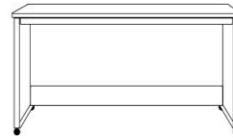

\$ _____
***Available with
Drawer (NS) or
Pullout Tray
\$ _____ (NST)**

**KP
Straight Desk
84.5 x 21 7/8 x 1.5**

+
**Pedestal
23.5 x 17.25 x 28.5**
\$ _____

**AFC
Rolling File Cart
16.5 x 21.5 x 28**

\$ _____

**DC
Desk Cart
63 x 21 7/8
x 31 1/2**

Straight Desk only uses 'ODM' Pier

**DPL
Large Desk Pier
31.5 x 17.25 x 85**
\$ _____

Shaped Desk only uses 'DPL' pier

**SKP
Shaped Desk
84.5 x 31 x .75
+
Pedestal
23.5 x 17.25 x 28.5**
\$ _____